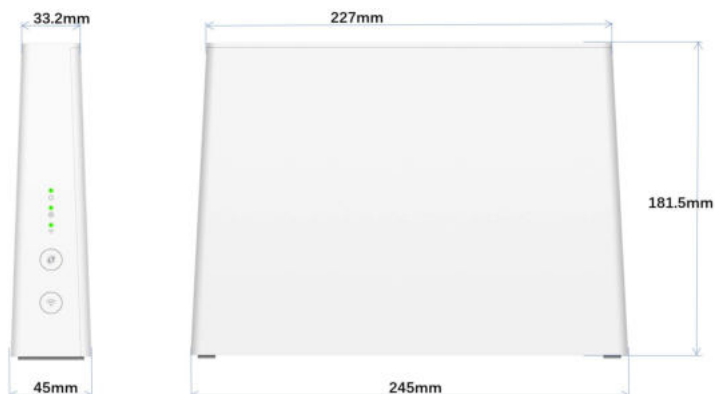

Telia F1 / EWA1330TCS

Housing dimension without foot: 245(227)x181.5x45(33.2)mm  
Foot height: 2mm